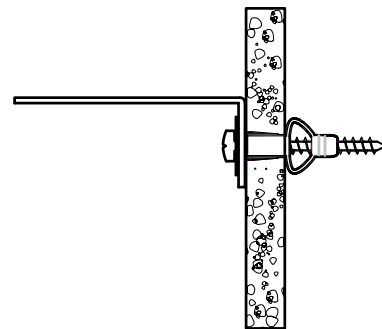

### \* WALL MATERIAL:

Drywall without available wood stud.

### \* ANCHORING DEVICE:

Plug with screw.

For example, an 8 mm plug provided with FIXA plug and screw set.

FIGURE 2

---

## \* MATÉRIAU DE LA CLOISON :

Maçonnerie